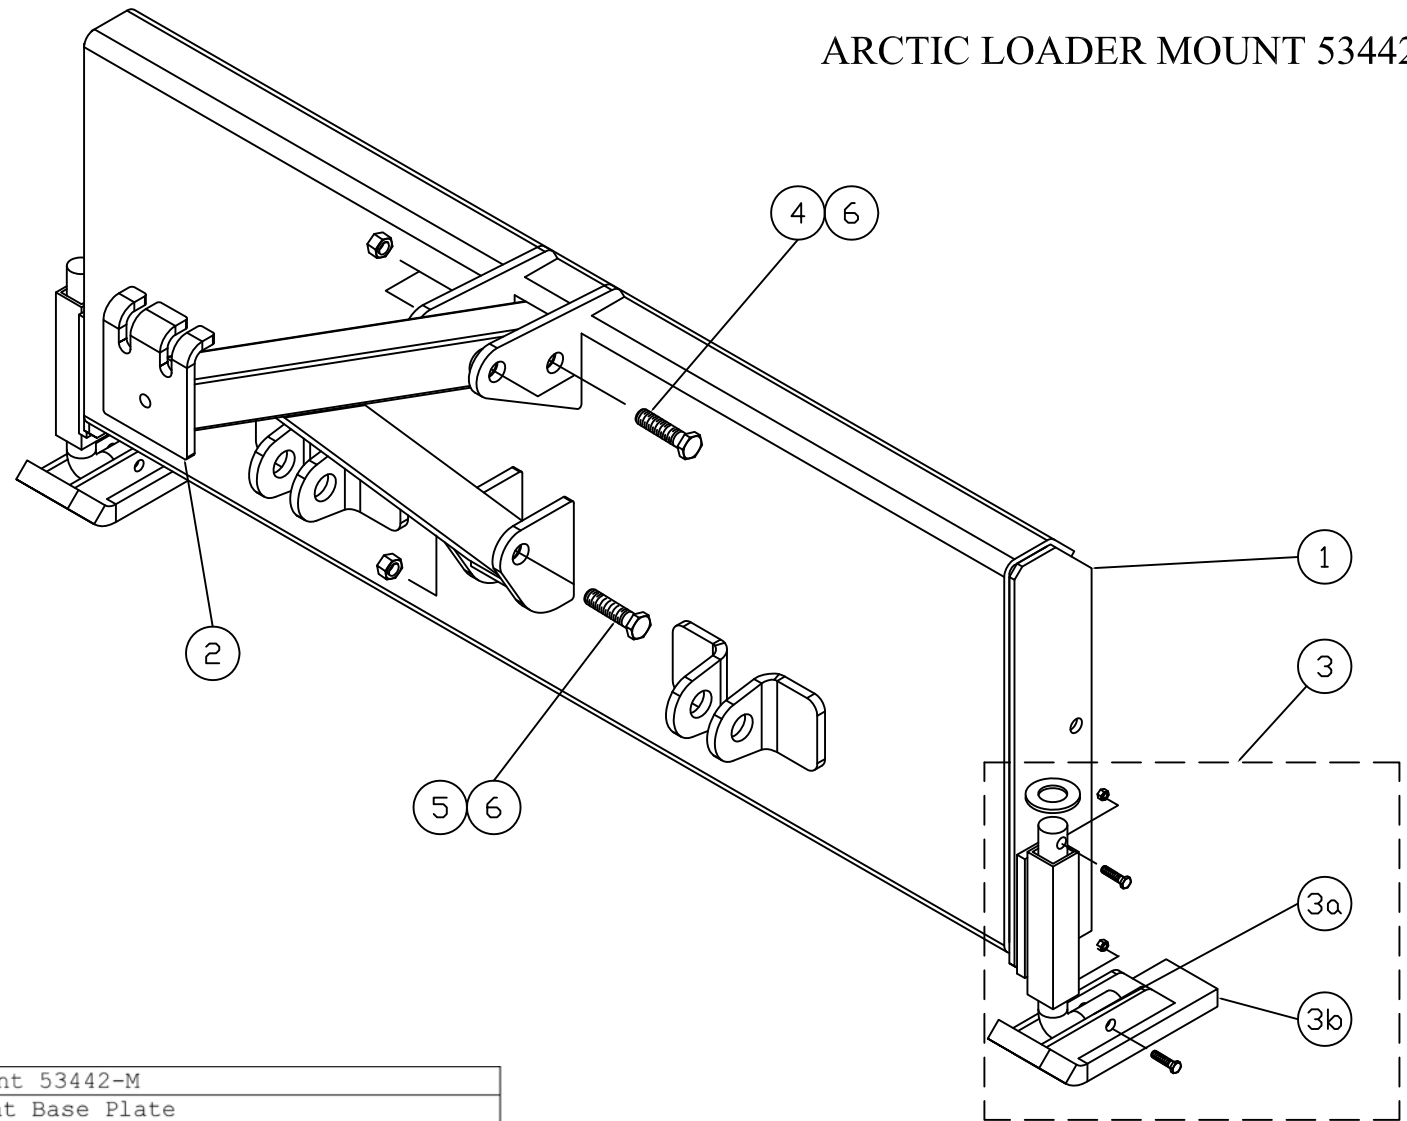

ARCTIC LOADER MOUNT 53442-M

Loader Mount 53442-M		
1	53443-D	Loader Mount Base Plate
2	53450-B	Lift Arm
3	53454-M	Shoe Assembly
3a	53462-A	Shoe Shaft
3b	53457-B	Shoe Leg
4	HH-00972-156	3/4-16x4.1/2 Bolt
5	HH-00972-153	3/4-16x3.1/2 Bolt
6	HH-00973-007	3/4-16 Nylon Insert Nut