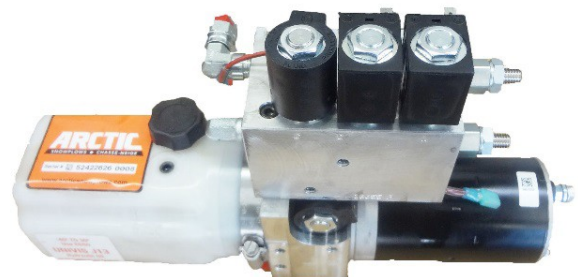

To view full details about power unit, click on the pictures below.

Current Power Units

M3493 (Straight, Trip Edge, Standard Duty Blade)

M3551 (Plow Partner)

M3500V (V, Flared V Blade)

M3593-WING (WING Blade)

Older Power Units

M3493-05 (Trip Edge, HD Extra Long Blade)

M3593 (Trip Edge Blade)

M673 - New (Straight Blade)

M673f - new style

M673 - old style

M673 – Old (Straight Blade)

M683 - New (Straight Blade)

M200 - (Straight Blade)