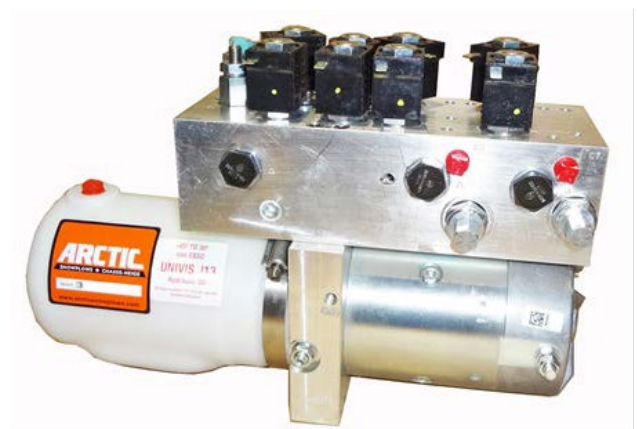

To view full details about power unit, click on the pictures below.

Current Power Units

M3493 (Straight, Trip Edge, Standard Duty Blade)

M3551 (Plow Partner)

M3500V (V, Flared V Blade)

M3593-WING (WING Blade)

Older Power Units

M3493-05 (Trip Edge, HD Extra Long Blade)

M3593 (Trip Edge Blade)

M673 - New (Straight Blade)

M673f - new style

M673 - old style

M673 – Old (Straight Blade)

M683 - New (Straight Blade)

M200 - (Straight Blade)