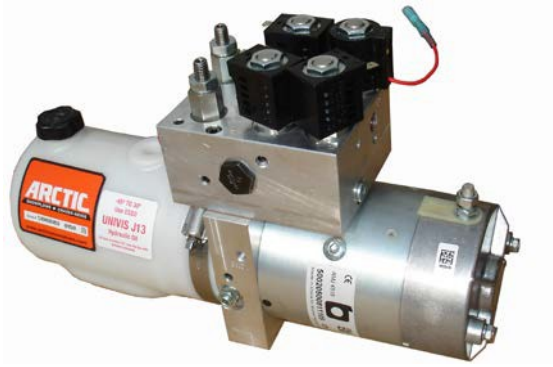

To view full details about power unit, click on the pictures below.

Current Power Units

M3493 (Straight, Trip Edge, Standard Duty Blade)

M3551 (Plow Partner)

M3500V (V, Flared V Blade)

M3593-WING (WING Blade)

Older Power Units

M3493-05 (Trip Edge, HD Extra Long Blade)

M3593 (Trip Edge Blade)

M673 - New (Straight Blade)

M673f - new style

M673 - old style

M673 – Old (Straight Blade)

M683 - New (Straight Blade)

M200 - (Straight Blade)