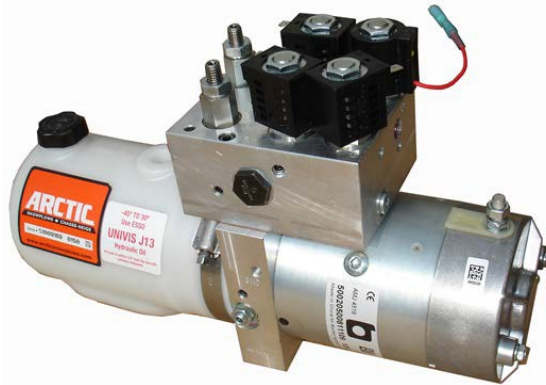

To view full details about power unit, click on the pictures below.

Current Power Units

M3493 (Straight, Trip Edge, Standard Duty Blade)

M3551 (Plow Partner)

M3500V (V, Flared V Blade)

M3593-WING (WING Blade)

Older Power Units

M3493-05 (Trip Edge, HD Extra Long Blade)

M3593 (Trip Edge Blade)

M673 - New (Straight Blade)

M673f - new style

M673 - old style

M673 – Old (Straight Blade)

M683 - New (Straight Blade)

M200 - (Straight Blade)