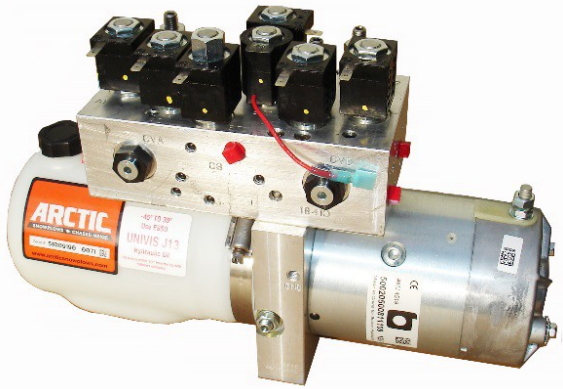

To view full details about power unit, click on the pictures below.

Current Power Units

M3493 (Straight, Trip Edge, Standard Duty Blade)

M3551 (Plow Partner)

M3500V (V, Flared V Blade)

M3593-WING (WING Blade)

Older Power Units

M3493-05 (Trip Edge, HD Extra Long Blade)

M3593 (Trip Edge Blade)

M673 - New (Straight Blade)

M673f - new style

M673 - old style

M673 – Old (Straight Blade)

M683 - New (Straight Blade)

M200 - (Straight Blade)