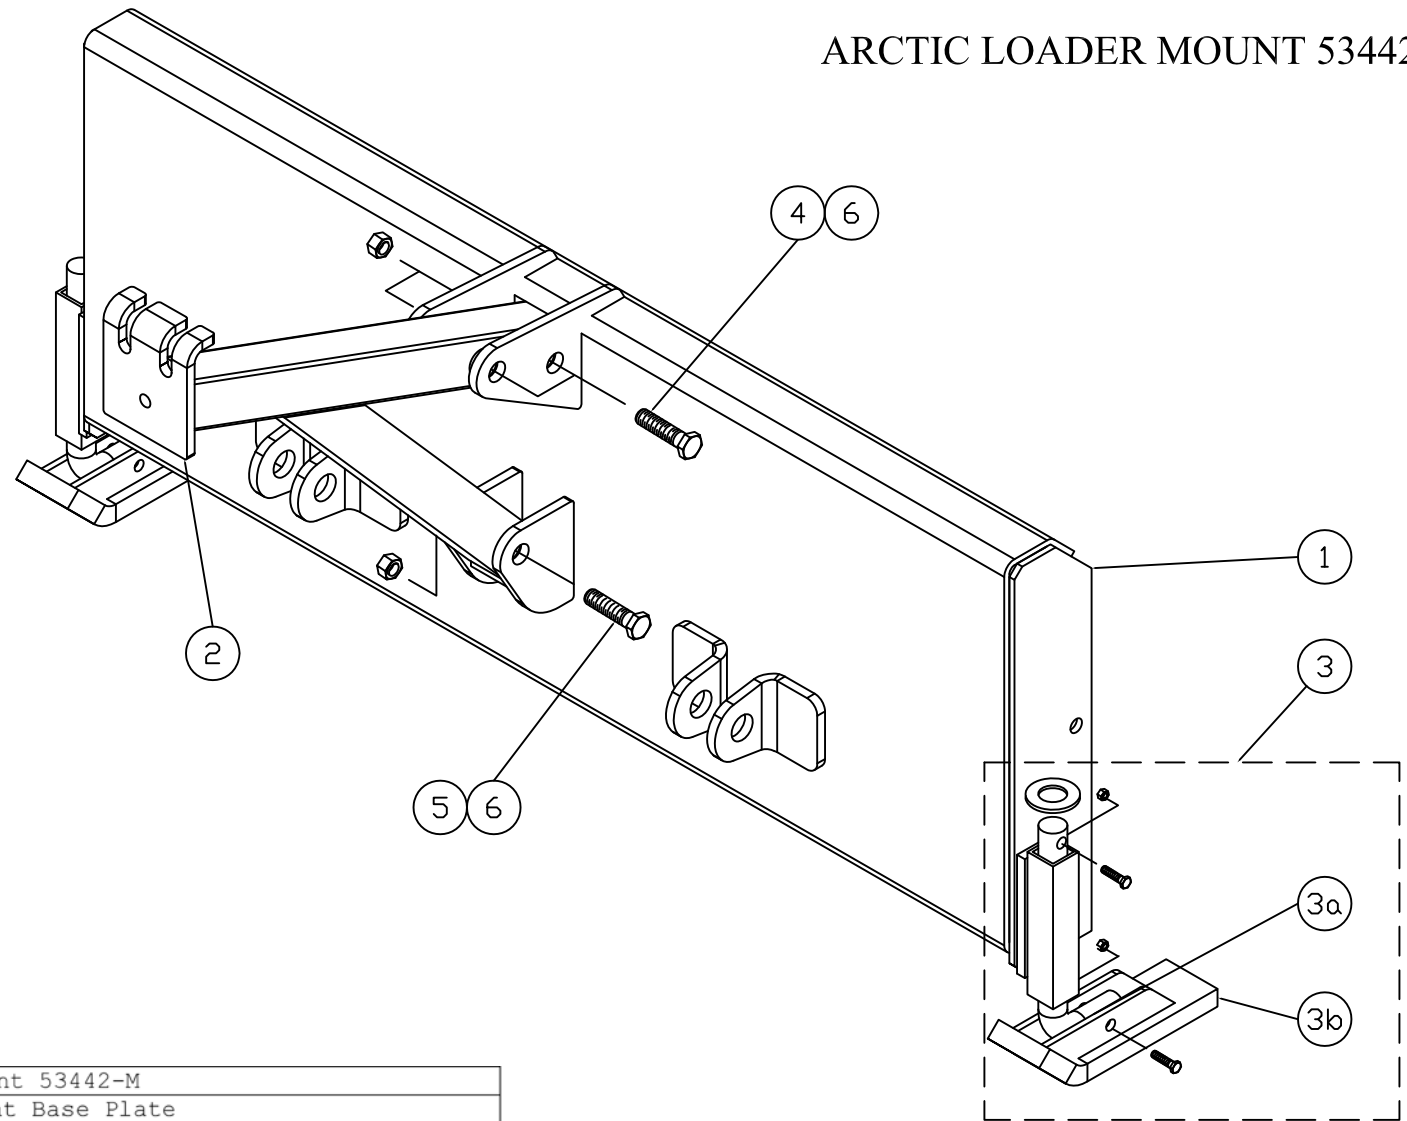

Arctic Loader Mount

(Any blade of any size can be attached)

53442-M

ARCTIC LOADER MOUNT 53442-M

Loader Mount 53442-M		
1	53443-D	Loader Mount Base Plate
2	53450-B	Lift Arm
3	53454-M	Shoe Assembly
3a	53462-A	Shoe Shaft
3b	53457-B	Shoe Leg
4	HH-00972-156	3/4-16x4.1/2 Bolt
5	HH-00972-153	3/4-16x3.1/2 Bolt
6	HH-00973-007	3/4-16 Nylon Insert Nut