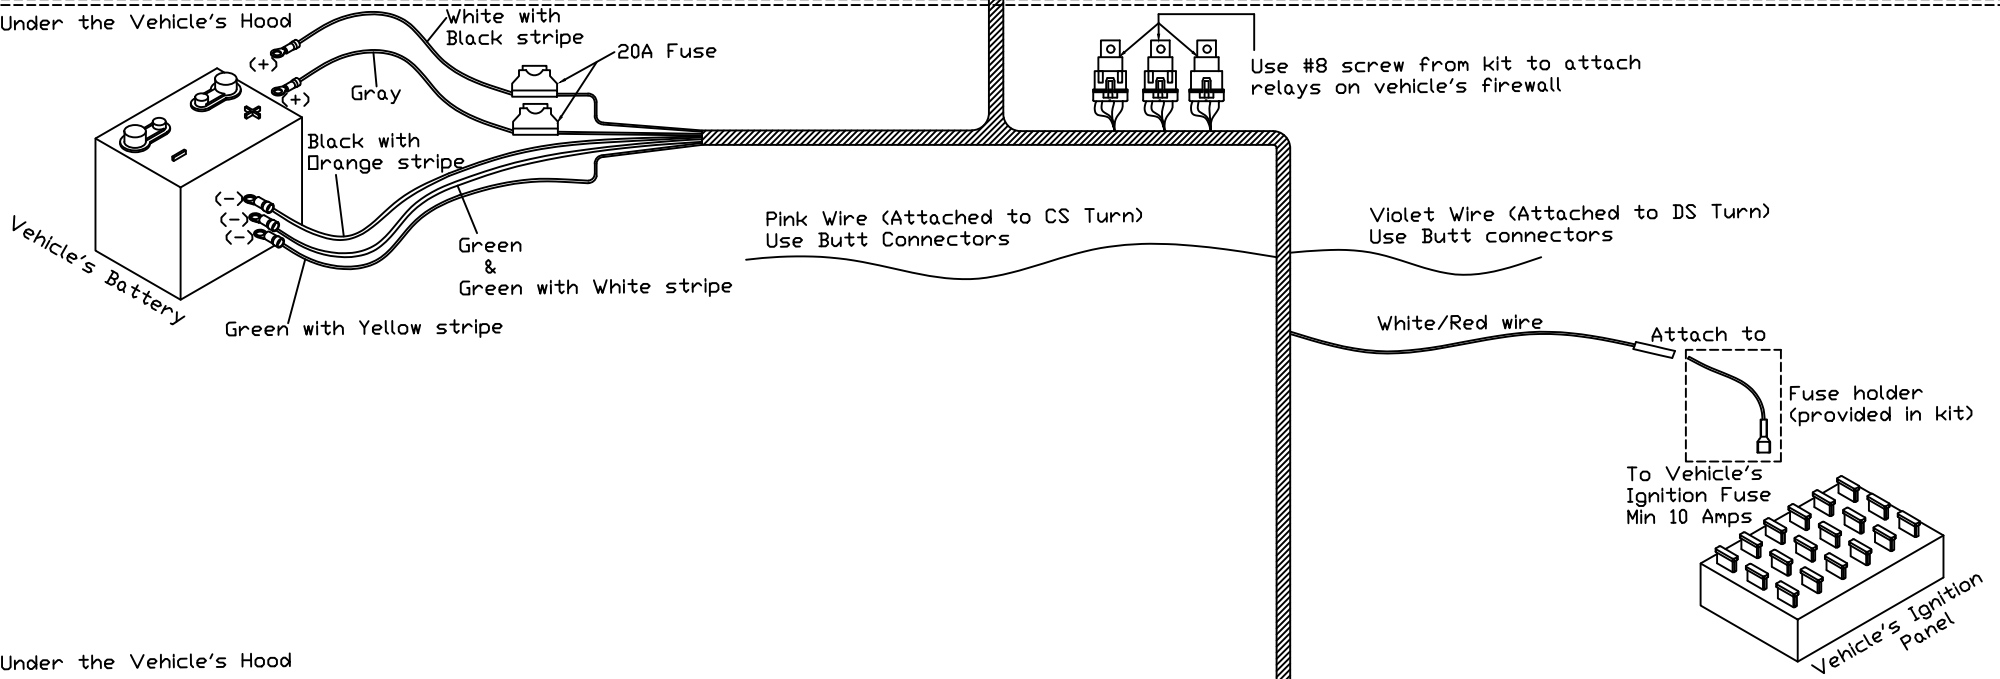

Inside the Vehicle's Cab

Note: Blue light on switch lits up when high beam is on

Inside the Vehicle's Cab

Under the Vehicle's Hood

Under the Vehicle's Hood

On the Plow Headlights

53807-M Auxiliary light kit BOM

#	Part#	Description	QTY
1	53810-B	Auxiliary Light Harness	1
2	53811-N	Rocker Switch (Blue Light)	1
3	800041	Relay	2
4	800070	Sealed female dummy plug	2
5	53809-M	ALK Switch bracket, plated	1
6	53625-05-N	Low profile fuse holder	1
7	53625-07-N	Micro fuse holder	1
8	53625-08-N	Micro 10A fuse	1
9	53625-09-N	Low profile 10A fuse	1
10	HH-00455-007	#8 x 3/4" pan head	5
11	761245	Butt Connectors	2

DS - Driver Side  
CS - Curb Side