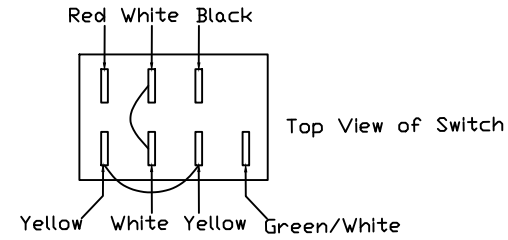

Inside the Vehicle's Cab

Note: Blue light on switch lits up when high beam is on

Inside the Vehicle's Cab

Under the Vehicle's Hood

Under the Vehicle's Hood

On the Plow Headlights

53807-M Auxiliary light kit BOM