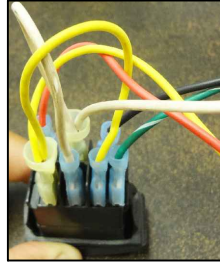

Inside the Vehicle's Cab

Note: Blue light on switch lits up when high beam is on

Inside the Vehicle's Cab

Under the Vehicle's Hood

Under the Vehicle's Hood

On the Plow Headlights

53807-M Auxiliary light kit BOM

#	Part#	Description	QTY
1	53810-B	Auxiliary Light Harness	1
2	53811-N	Rocker Switch (Blue Light)	1
3	800041	Relay	2
4	800070	Sealed female dummy plug	2
5	53809-M	ALK Switch bracket, plated	1
6	53625-05-N	Low profile fuse holder	1
7	53625-07-N	Micro fuse holder	1
8	53625-08-N	Micro 10A fuse	1
9	53625-09-N	Low profile 10A fuse	1
10	HH-00455-007	#8 x 3/4" pan head	5
11	761245	Butt Connectors	2