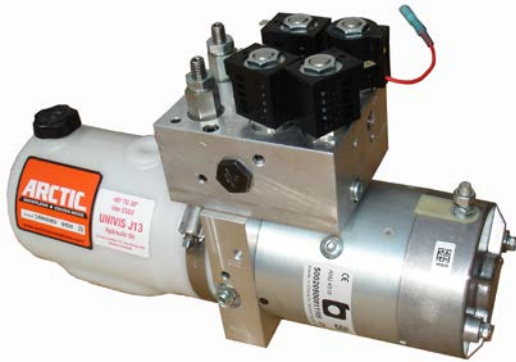

To view full details about power unit, click on the pictures below.

[M683 Hydraulic power unit](#)

M673f - new style

[M673f Hydraulic power unit \(new\)](#)

M673f - old style

[M673f Hydraulic power unit \(old\)](#)

[M3493 Hydraulic power unit \(Straight blade\)](#)

[M3593 WING – Hydraulic power unit \(Wing plow\)](#)

Plastic reservoir

Steel reservoir

[M3593 Hydraulic power unit \(Trip Edge\)](#)

[M3493-05 Hydraulic Power unit \(Trip Edge, Heavy Duty XL Poly\)](#)

[M3551 Hydraulic power unit \(Plow partner\)](#)

Plastic reservoir

Steel reservoir

[M3500V Hydraulic power unit \(V plow\)](#)

[M200 Hydraulic power unit](#)
[\(Homeowner plow & light duty plow\)](#)