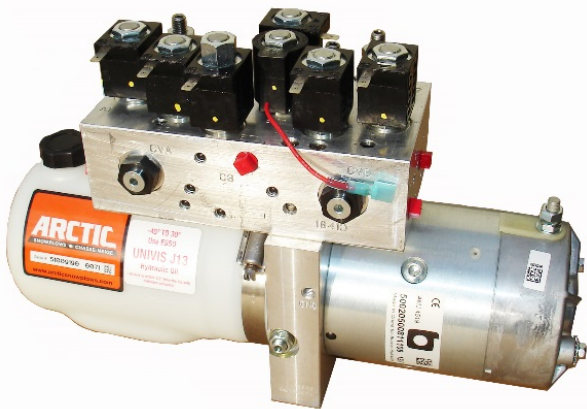

To view full details about power unit, click on the pictures below.

[M683 Hydraulic power unit](#)

M673f - new style

[M673f Hydraulic power unit \(new\)](#)

M673f - old style

[M673f Hydraulic power unit \(old\)](#)

[M3493 Hydraulic power unit \(Straight blade\)](#)

[M3593 WING – Hydraulic power unit \(Wing plow\)](#)

Plastic reservoir

Steel reservoir

[M3593 Hydraulic power unit \(Trip Edge\)](#)

[M3493-05 Hydraulic Power unit \(Trip Edge, Heavy Duty XL Poly\)](#)

[M3551 Hydraulic power unit \(Plow partner\)](#)

Plastic reservoir

Steel reservoir

[M3500V Hydraulic power unit \(V plow\)](#)

[M200 Hydraulic power unit](#)
[\(Homeowner plow & light duty plow\)](#)