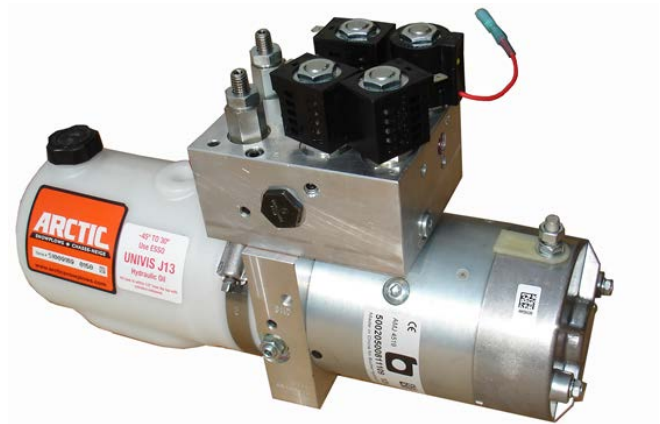

To view full details about power unit, click on the pictures below.

[M683 Hydraulic power unit](#)

M673f - new style

[M673f Hydraulic power unit \(new\)](#)

M673f - old style

[M673f Hydraulic power unit \(old\)](#)

[M3493 Hydraulic power unit \(Straight blade\)](#)

[M3593 WING – Hydraulic power unit \(Wing plow\)](#)

Plastic reservoir

Steel reservoir

[M3593 Hydraulic power unit \(Trip Edge\)](#)

[M3493-05 Hydraulic Power unit \(Trip Edge, Heavy Duty XL Poly\)](#)

[M3551 Hydraulic power unit \(Plow partner\)](#)

Plastic reservoir

Steel reservoir

[M3500V Hydraulic power unit \(V plow\)](#)

[M200 Hydraulic power unit](#)
[\(Homeowner plow & light duty plow\)](#)