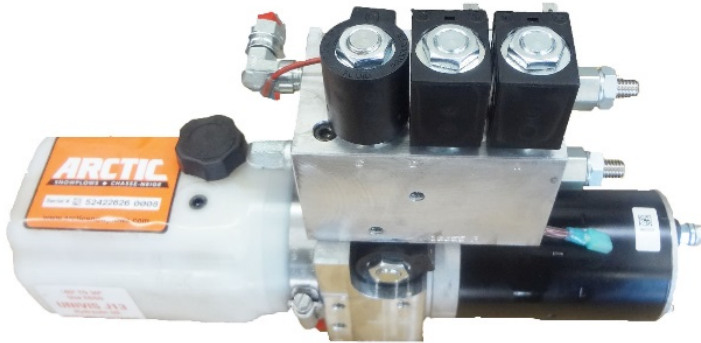

To view full details about power unit, click on the pictures below.

[M683 Hydraulic power unit](#)

M673f - new style

[M673f Hydraulic power unit \(new\)](#)

M673f - old style

[M673f Hydraulic power unit \(old\)](#)

[M3493 Hydraulic power unit \(Straight blade\)](#)

[M3593 WING – Hydraulic power unit \(Wing plow\)](#)

Plastic reservoir

Steel reservoir

[M3593 Hydraulic power unit \(Trip Edge\)](#)

[M3493-05 Hydraulic Power unit \(Trip Edge, Heavy Duty XL Poly\)](#)

[M3551 Hydraulic power unit \(Plow partner\)](#)

Plastic reservoir

Steel reservoir

[M3500V Hydraulic power unit \(V plow\)](#)

[M200 Hydraulic power unit](#)
[\(Homeowner plow & light duty plow\)](#)