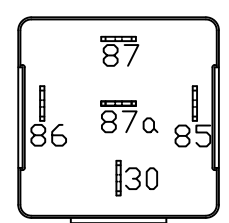

High Beam Drivers Side Relay

Low Beam Drivers Side Relay

High Beam Curb Side Relay

Low Beam Curb Side Relay

HIGH	
PIN #	COLOR
85	GREEN/YELLOW
86	WHITE/BLACK
30	YELLOW/RED (DBL)
87	WHITE/RED (R1 or R2)
87a	YELLOW

LOW	
PIN #	COLOR
85	GREEN/YELLOW
86	WHITE/BLACK
30	GREEN/RED (DBL)
87	WHITE/RED (R1 or R2)
87a	Lt. GREEN

LOW	
PIN #	COLOR
85	GREEN/YELLOW
86	WHITE/BLACK
30	YELLOW/RED#1
87	WHITE/RED#1(R3 or R4)
87a	YELLOW#1

HIGH	
PIN #	COLOR
85	GREEN/YELLOW
86	WHITE/BLACK
30	GREEN/RED#1
87	WHITE/RED#1(R3 or R4)
87a	Lt. GREEN#1