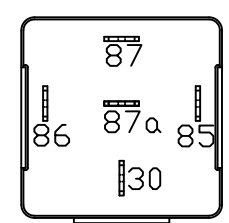

High Beam Drivers Side Relay

Low Beam Drivers Side Relay

High Beam Curb Side Relay

Low Beam Curb Side Relay

HIGH	
PIN #	COLOR
85	GREEN/YELLOW
86	WHITE/BLACK
30	YELLOW/RED (DBL)
87	WHITE/RED (R1 or R2)
87a	YELLOW

LOW	
PIN #	COLOR
85	GREEN/YELLOW
86	WHITE/BLACK
30	GREEN/RED (DBL)
87	WHITE/RED (R1 or R2)
87a	Lt. GREEN

LOW	
PIN #	COLOR
85	GREEN/YELLOW
86	WHITE/BLACK
30	YELLOW/RED#1
87	WHITE/RED#1(R3 or R4)
87a	YELLOW#1

HIGH	
PIN #	COLOR
85	GREEN/YELLOW
86	WHITE/BLACK
30	GREEN/RED#1
87	WHITE/RED#1(R3 or R4)
87a	Lt. GREEN#1