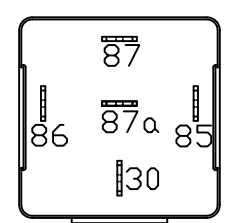

High Beam Drivers Side Relay

Low Beam Drivers Side Relay

High Beam Curb Side Relay

Low Beam Curb Side Relay

HIGH	
PIN #	COLOR
85	GREEN/YELLOW
86	WHITE/BLACK
30	YELLOW/RED (DBL)
87	WHITE/RED (R1 or R2)
87a	YELLOW

LOW	
PIN #	COLOR
85	GREEN/YELLOW
86	WHITE/BLACK
30	GREEN/RED (DBL)
87	WHITE/RED (R1 or R2)
87a	Lt. GREEN

LOW	
PIN #	COLOR
85	GREEN/YELLOW
86	WHITE/BLACK
30	YELLOW/RED#1
87	WHITE/RED#1(R3 or R4)
87a	YELLOW#1

HIGH	
PIN #	COLOR
85	GREEN/YELLOW
86	WHITE/BLACK
30	GREEN/RED#1
87	WHITE/RED#1(R3 or R4)
87a	Lt. GREEN#1