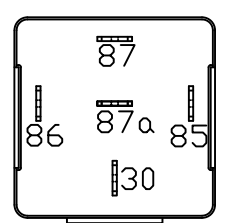

High Beam Drivers Side Relay

Low Beam Drivers Side Relay

High Beam Curb Side Relay

Low Beam Curb Side Relay

HIGH	
PIN #	COLOR
85	GREEN/YELLOW
86	WHITE/BLACK
30	YELLOW/RED (DBL)
87	WHITE/RED (R1 or R2)
87a	YELLOW

LOW	
PIN #	COLOR
85	GREEN/YELLOW
86	WHITE/BLACK
30	GREEN/RED (DBL)
87	WHITE/RED (R1 or R2)
87a	Lt. GREEN

LOW	
PIN #	COLOR
85	GREEN/YELLOW
86	WHITE/BLACK
30	YELLOW/RED#1
87	WHITE/RED#1(R3 or R4)
87a	YELLOW#1

HIGH	
PIN #	COLOR
85	GREEN/YELLOW
86	WHITE/BLACK
30	GREEN/RED#1
87	WHITE/RED#1(R3 or R4)
87a	Lt. GREEN#1