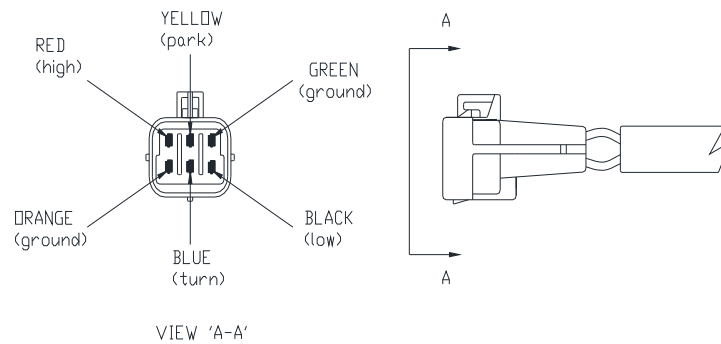

# Light Kit 800085

(single bulb)

Light Kit (single bulb) 800085			
Item	Part #	Description	Quantity
1	800073	Halogen Bulb, H4 (H9003)	1
2	800074	Amber Signal Bulb	1
3	421061-2	Light Harness	1
4	800068	Driver Side Light Assembly	1
5	800069	Curb Side Light Assembly	1