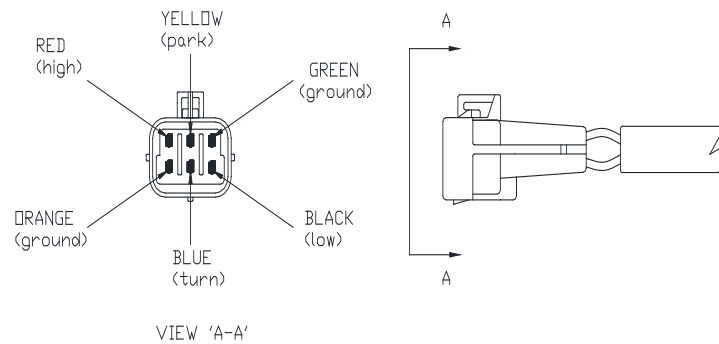

Light Kit 800085

(single bulb)

Light Kit (single bulb) 800085			
Item	Part #	Description	Quantity
1	800073	Halogen Bulb, H4 (H9003)	1
2	800074	Amber Signal Bulb	1
3	421061-2	Light Harness	1
4	800068	Driver Side Light Assembly	1
5	800069	Curb Side Light Assembly	1

Picture showing the plug for Hi and Low beam

Picture showing plug for turn and park lights