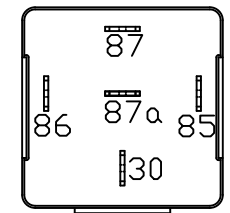

High Beam Drivers Side Relay

HIGH	
PIN #	COLOR
85	GREEN/YELLOW
86	WHITE/BLACK
30	YELLOW
87	N/A
87a	YELLOW/RED (DBL)

Low Beam Drivers Side Relay

LOW	
PIN #	COLOR
85	GREEN/YELLOW
86	WHITE/BLACK
30	Lt. GREEN
87	N/A
87a	GREEN/RED (DBL)

High Beam Curb Side Relay

LOW	
PIN #	COLOR
85	GREEN/YELLOW
86	WHITE/BLACK
30	YELLOW#1
87	N/A
87a	YELLOW/RED#1

Low Beam Curb Side Relay

HIGH	
PIN #	COLOR
85	GREEN/YELLOW
86	WHITE/BLACK
30	Lt. GREEN#1
87	N/A
87a	GREEN/RED#1