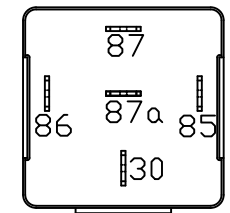

High Beam Drivers Side Relay

HIGH	
PIN #	COLOR
85	GREEN/YELLOW
86	WHITE/BLACK
30	YELLOW
87	N/A
87a	YELLOW/RED (DBL)

Low Beam Drivers Side Relay

LOW	
PIN #	COLOR
85	GREEN/YELLOW
86	WHITE/BLACK
30	Lt. GREEN
87	N/A
87a	GREEN/RED (DBL)

High Beam Curb Side Relay

LOW	
PIN #	COLOR
85	GREEN/YELLOW
86	WHITE/BLACK
30	YELLOW#1
87	N/A
87a	YELLOW/RED#1

Low Beam Curb Side Relay

HIGH	
PIN #	COLOR
85	GREEN/YELLOW
86	WHITE/BLACK
30	Lt. GREEN#1
87	N/A
87a	GREEN/RED#1