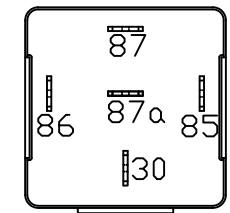

High Beam Drivers Side Relay

HIGH	
PIN #	COLOR
85	GREEN/YELLOW
86	WHITE/BLACK
30	YELLOW
87	N/A
87a	YELLOW/RED (DBL)

Low Beam Drivers Side Relay

LOW	
PIN #	COLOR
85	GREEN/YELLOW
86	WHITE/BLACK
30	Lt. GREEN
87	N/A
87a	GREEN/RED (DBL)

High Beam Curb Side Relay

LOW	
PIN #	COLOR
85	GREEN/YELLOW
86	WHITE/BLACK
30	YELLOW#1
87	N/A
87a	YELLOW/RED#1

Low Beam Curb Side Relay

HIGH	
PIN #	COLOR
85	GREEN/YELLOW
86	WHITE/BLACK
30	Lt. GREEN#1
87	N/A
87a	GREEN/RED#1