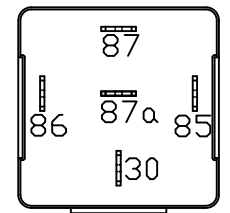

High Beam Drivers Side Relay

HIGH	
PIN #	COLOR
85	GREEN/YELLOW
86	WHITE/BLACK
30	YELLOW
87	N/A
87a	YELLOW/RED (DBL)

Low Beam Drivers Side Relay

LOW	
PIN #	COLOR
85	GREEN/YELLOW
86	WHITE/BLACK
30	Lt. GREEN
87	N/A
87a	GREEN/RED (DBL)

High Beam Curb Side Relay

LOW	
PIN #	COLOR
85	GREEN/YELLOW
86	WHITE/BLACK
30	YELLOW#1
87	N/A
87a	YELLOW/RED#1

Low Beam Curb Side Relay

HIGH	
PIN #	COLOR
85	GREEN/YELLOW
86	WHITE/BLACK
30	Lt. GREEN#1
87	N/A
87a	GREEN/RED#1