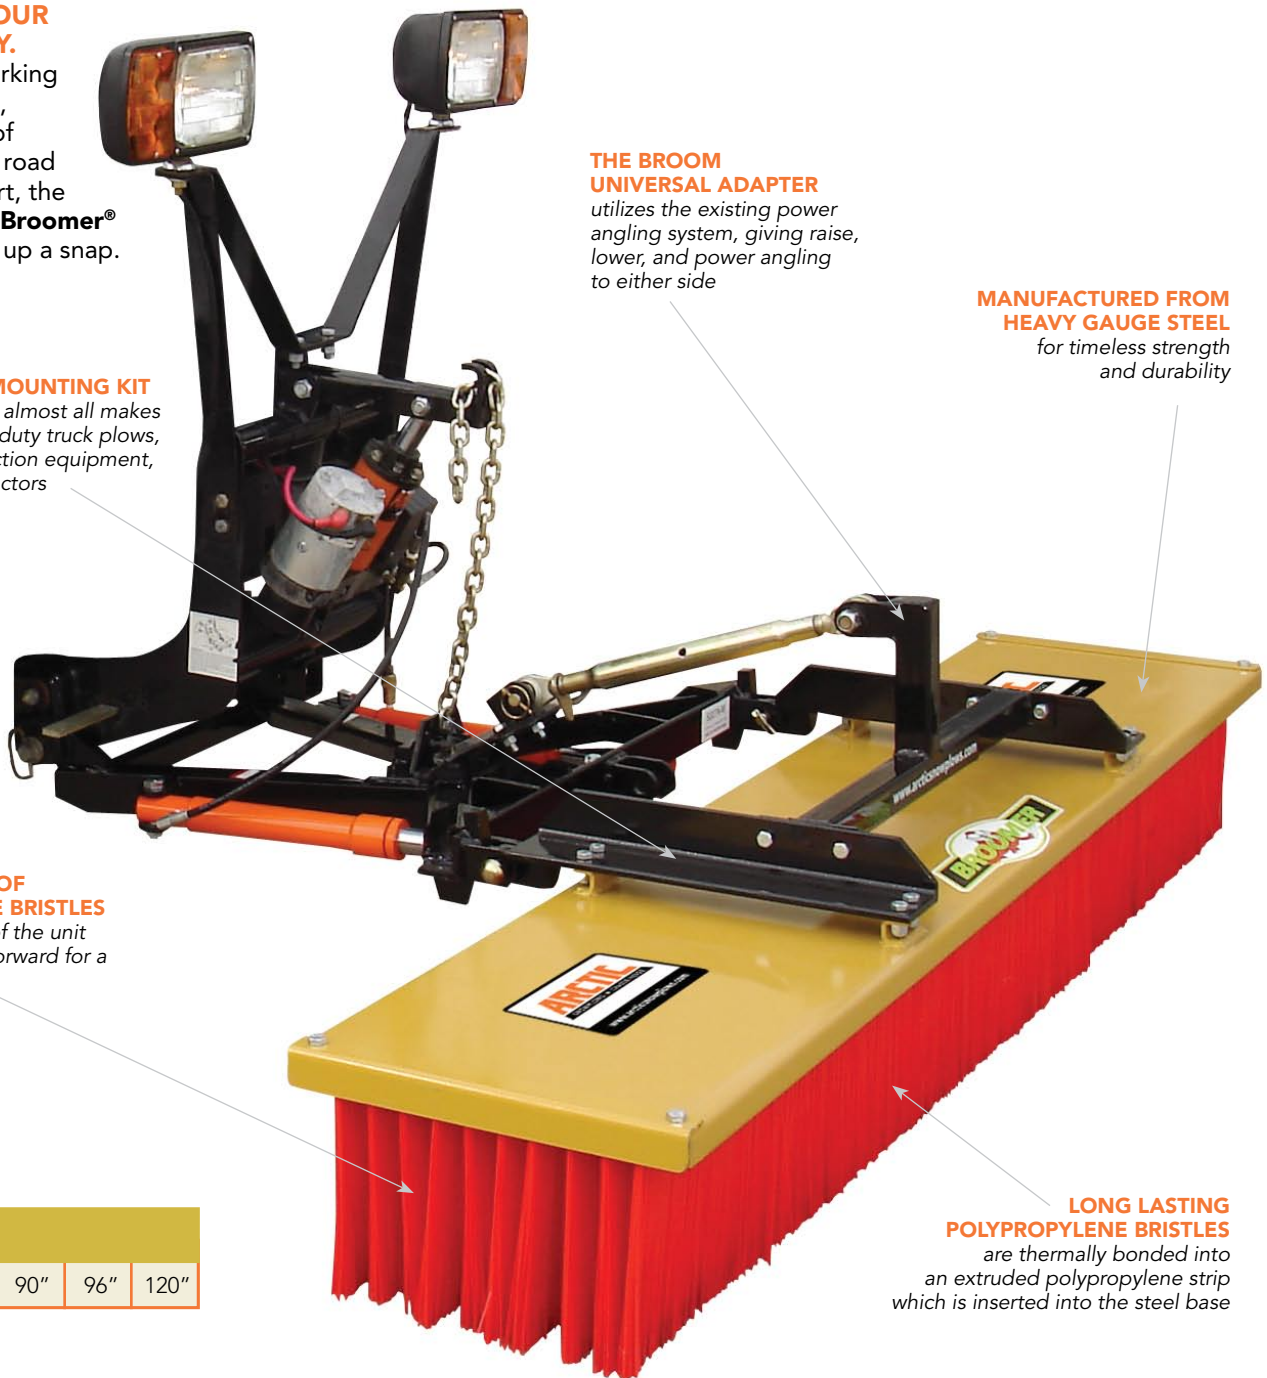

SWEEPING YOUR RUBBLE AWAY.

If you have a parking lot full of gravel, a driveway full of leaves or a side road covered with dirt, the **Power Angled Broomer®** makes cleaning up a snap.

THE BROOMER MOUNTING KIT can be adapted to almost all makes of light and heavy duty truck plows, and some construction equipment, skid steers, and tractors

THE BROOM UNIVERSAL ADAPTER utilizes the existing power angling system, giving raise, lower, and power angling to either side

MANUFACTURED FROM HEAVY GAUGE STEEL for timeless strength and durability

TEN SEGMENTS OF POLYPROPYLENE BRISTLES run the full width of the unit pushing material forward for a clean sweep

LONG LASTING POLYPROPYLENE BRISTLES are thermally bonded into an extruded polypropylene strip which is inserted into the steel base

ARCTIC BROOMER®

| Length | 60" | 84" | 90" | 96" | 120" |
|--------|-----|-----|-----|-----|------|
|--------|-----|-----|-----|-----|------|