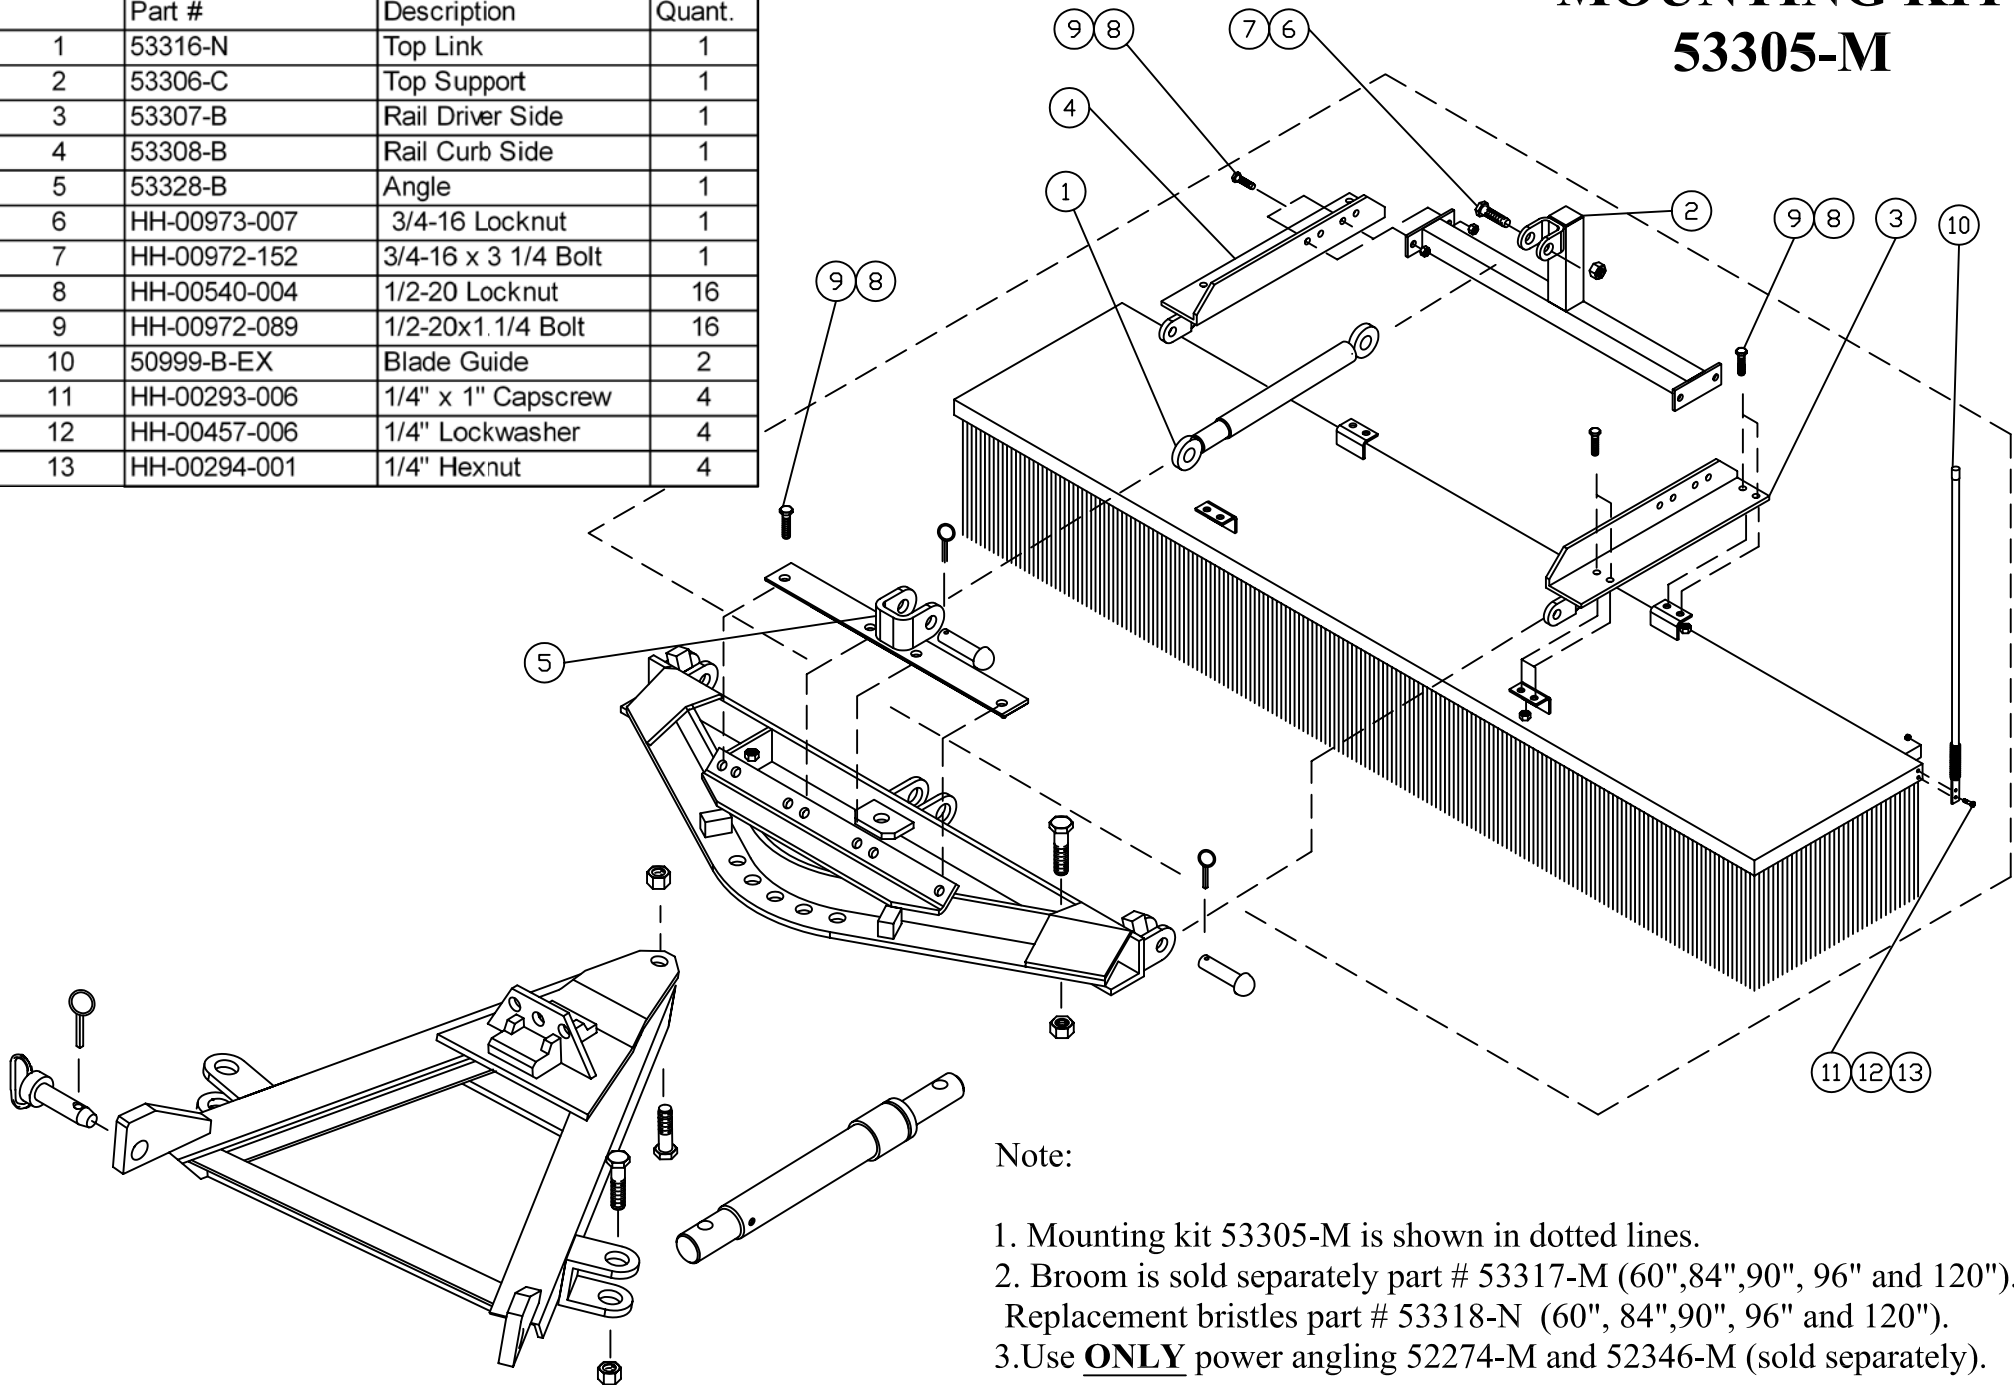

53305-M Broomer Kit			
	Part #	Description	Quant.
1	53316-N	Top Link	1
2	53306-C	Top Support	1
3	53307-B	Rail Driver Side	1
4	53308-B	Rail Curb Side	1
5	53328-B	Angle	1
6	HH-00973-007	3/4-16 Locknut	1
7	HH-00972-152	3/4-16 x 3 1/4 Bolt	1
8	HH-00540-004	1/2-20 Locknut	16
9	HH-00972-089	1/2-20x1 1/4 Bolt	16
10	50999-B-EX	Blade Guide	2
11	HH-00293-006	1/4" x 1" Capscrew	4
12	HH-00457-006	1/4" Lockwasher	4
13	HH-00294-001	1/4" Hexnut	4

MOUNTING KIT 53305-M

Note:

1. Mounting kit 53305-M is shown in dotted lines.
2. Broom is sold separately part # 53317-M (60", 84", 90", 96" and 120").
Replacement bristles part # 53318-N (60", 84", 90", 96" and 120").
3. Use **ONLY** power angling 52274-M and 52346-M (sold separately).